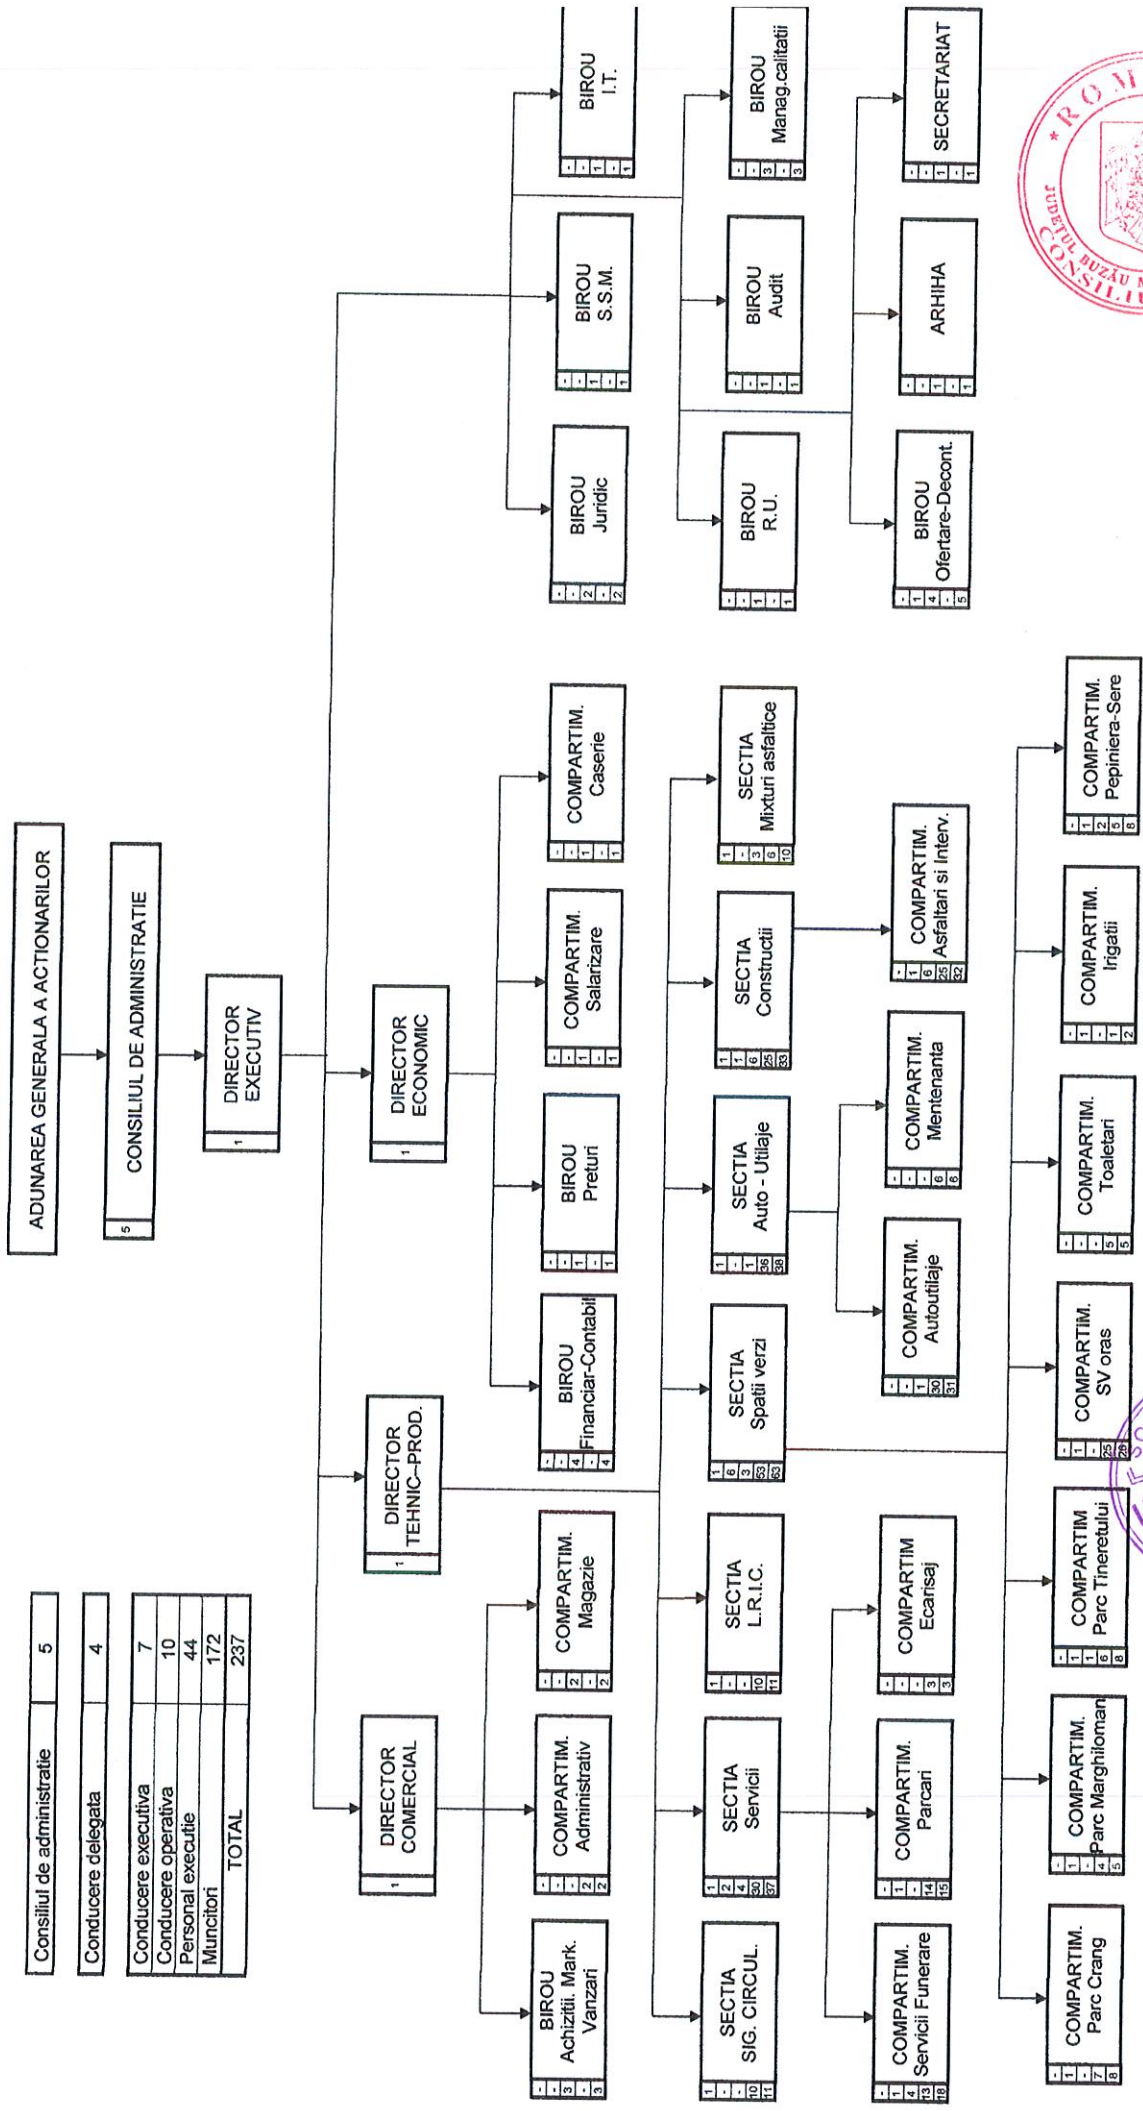

Consiliul de administratie	5
Conducere delegata	4
Conducere executiva	7
Conducere operativa	10
Personal executie	44
Muncitori	172
TOTAL	237

Director Executiv
ing. Cuza Dan

Director Economic
ec. Lazar Maria